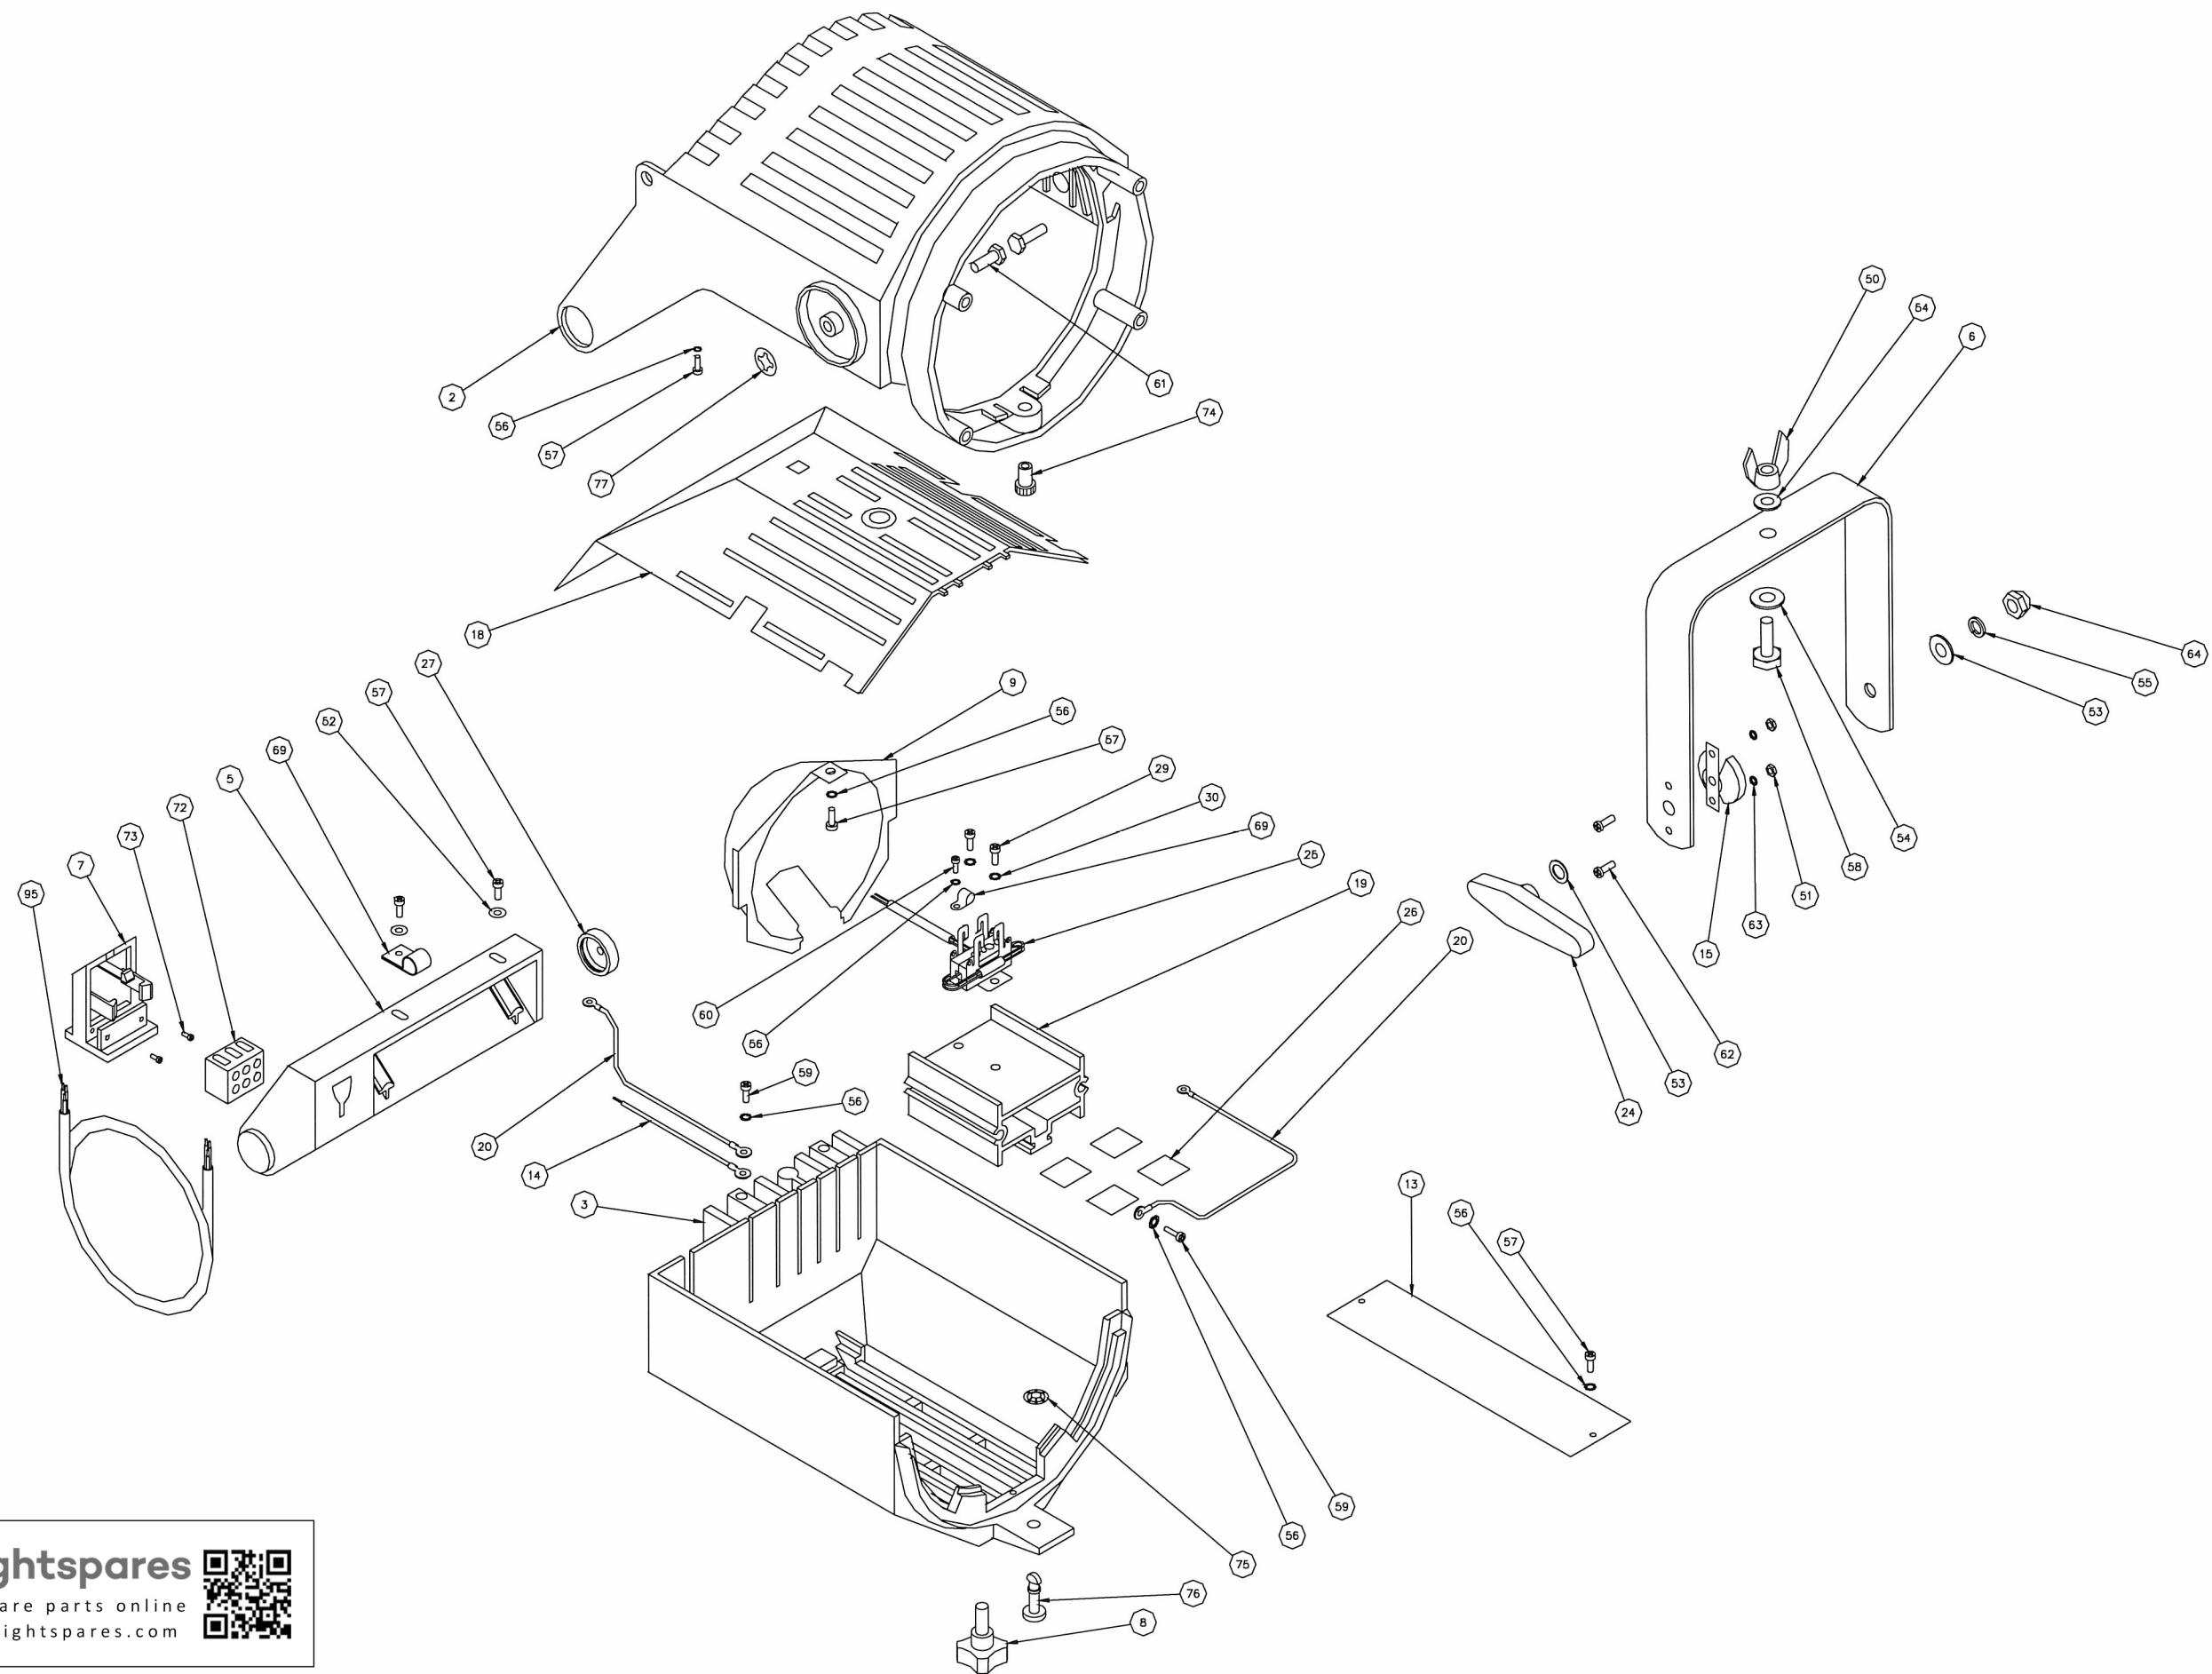

**lightspares**  
 order spare parts online  
 at [www.lightspares.com](http://www.lightspares.com)

Strand Lighting Ltd

QUARTET 15/25 MK2 LENS ASSEMBLY

  
 order spare parts online  
 at [www.lightspares.com](http://www.lightspares.com)

Strand Lighting Ltd

QUARTET 15/25 MK2 LAMP ASSEMBLY